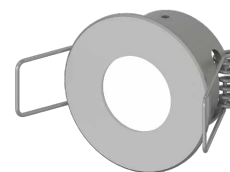

## L95M.

Flush-fitted in polished aluminium with power LED for accent, decoration and courtesy lighting. Choice of secondary optics, can be installed indoors. Flush-mounted with springs.

Power LED CRI>80

Power: 2W@500mA

Lumen: 216Lm@500mA

500mA constant current power supply

Series connection, 50 cm cable

Constant current power supplies page 233

Dimming Accessories page 249

 **MADE IN ITALY**

### FINISHES

- 1 White
- 2 Matt black
- 5 Gloss aluminium
- 7 Brushed aluminium