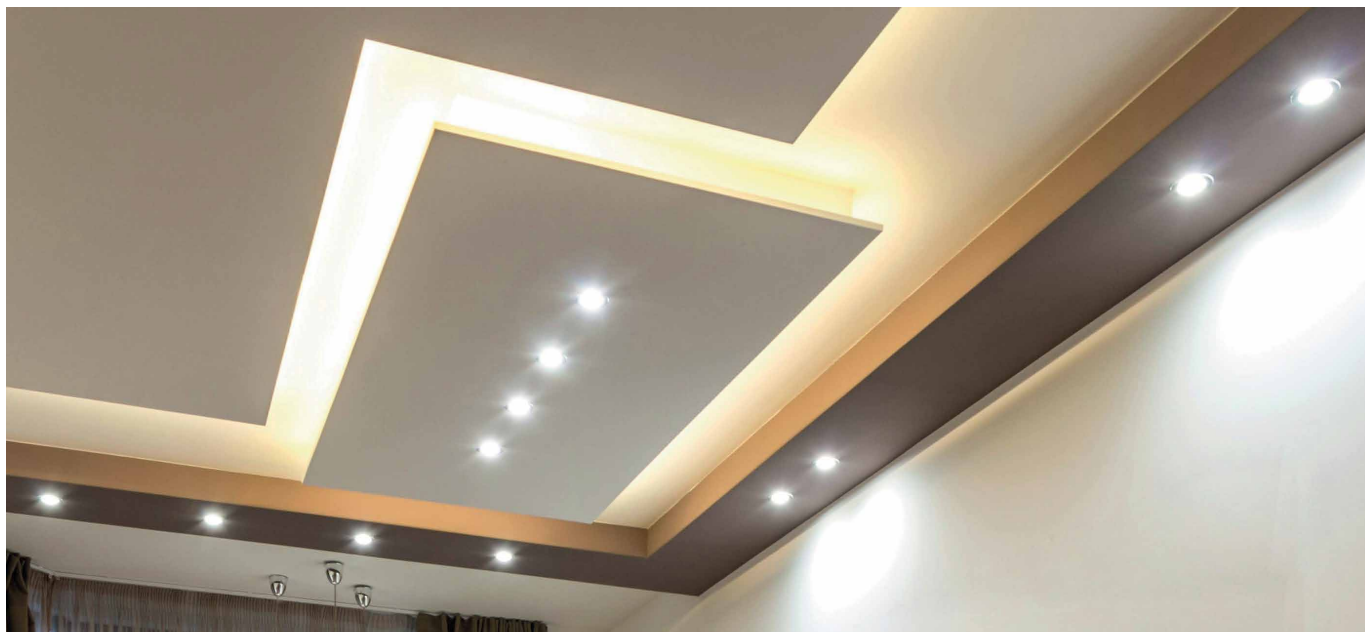

## L95M.

Flush-fitted in polished aluminium with power LED for accent, decoration and courtesy lighting. Choice of secondary optics, can be installed indoors. Flush-mounted with springs.

Power LED CRI>80